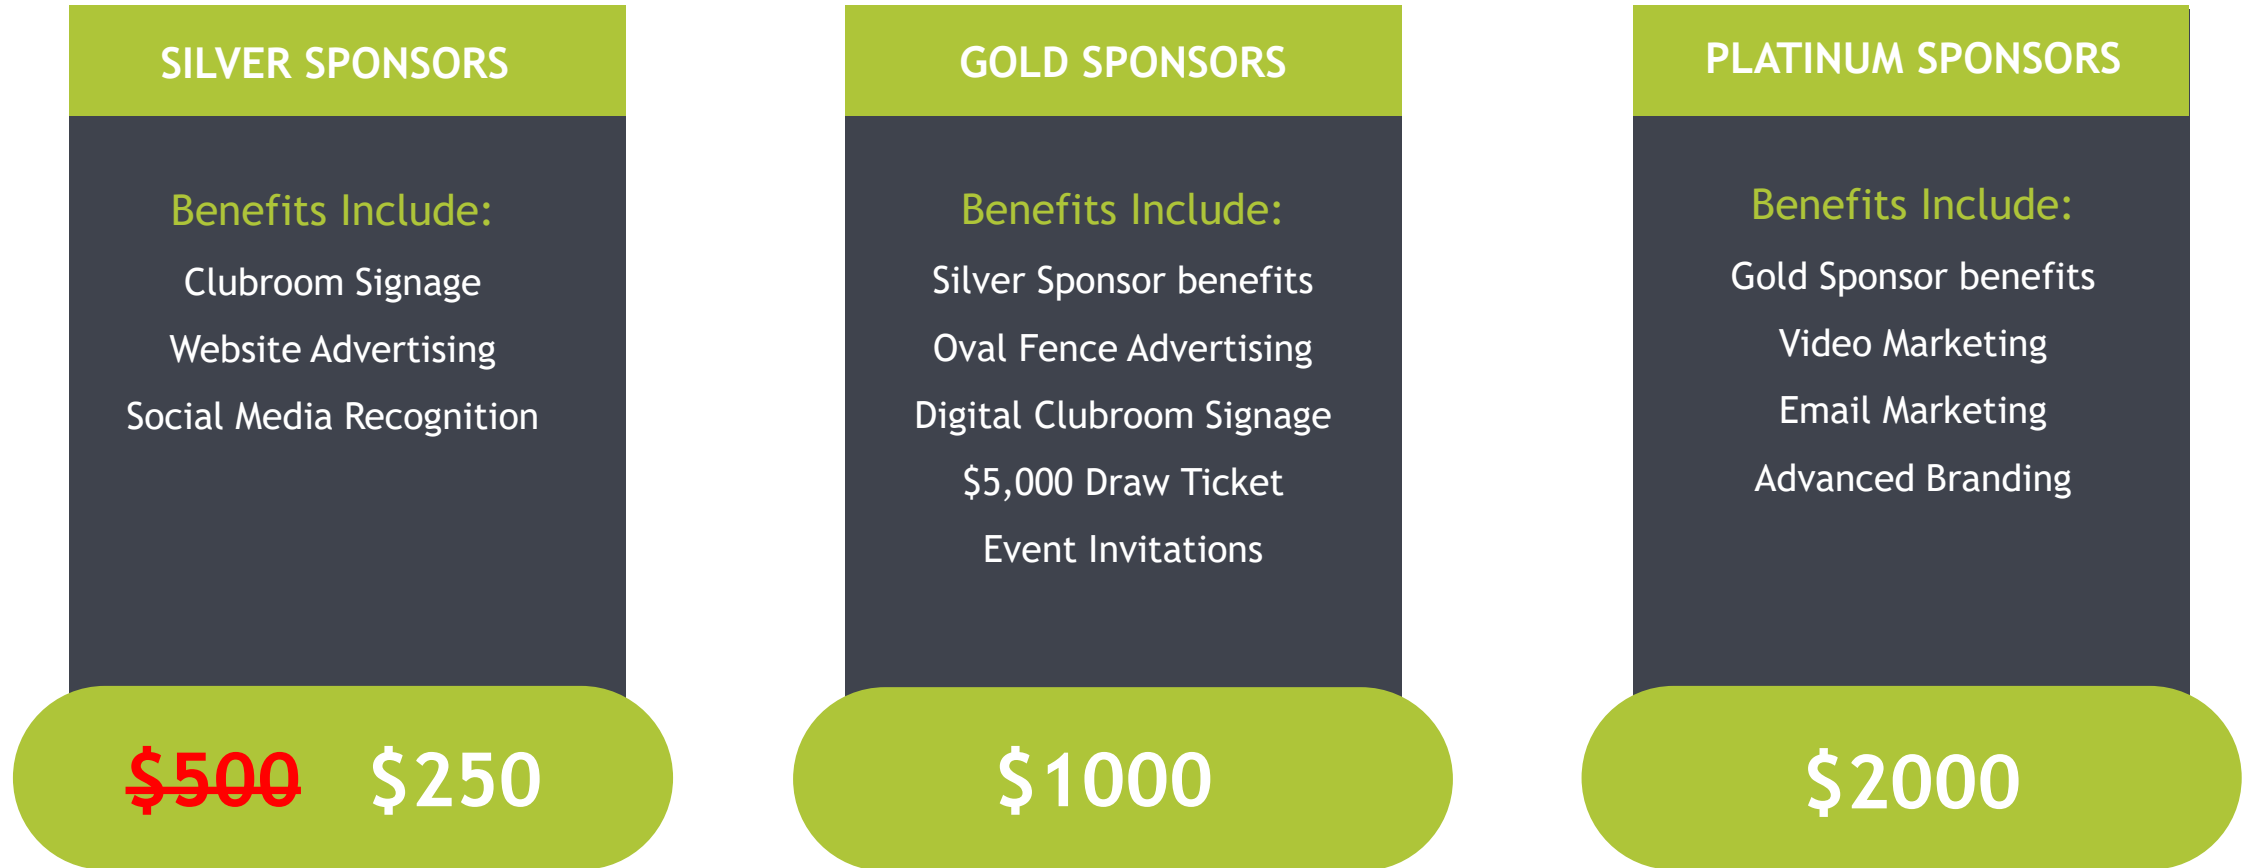

Mt Eliza Cricket Club

Sponsorship Opportunities | Season 2020/21

A Family Club | Fostering The Sport Of Cricket In Our Community

- The Mt Eliza Cricket Club is one of the largest sporting Clubs on the Mornington Peninsula and an active promotor of Junior sport in our community.
- Our Volunteer Management Team are committed to providing the sport of cricket to as many people as possible within a family friendly environment.
- We provide cricket to members of the community at a heavily subsidised cost and rely on businesses and individuals to support the Club financially by way of Sponsorship and other fundraising efforts.

A Sponsorship Package For Every Budget | Each Packed With Value

It has been a tough time for most businesses during 2020 and our Club has made the decision to offer our introductory Sponsorship Package at an **incredible 50% discount**, ensuring affordability for all businesses regardless of their financial position.

Our introductory Silver Package is normally offered at a cost of \$500 plus GST but for this season we are offering businesses a Covid discount and the Package is only \$250 plus GST.

We think it is a great way for businesses to engage with our Club, and in return receive a range of promotional benefits aimed to generate new customers for their business.

Promotional Packages Starting From Just \$250

OUR REACH

One of the benefits associated with being a large club is that we also have a large and loyal membership base. In addition to current participants, we achieve significant reach into the community through our supporters, family members and past players.